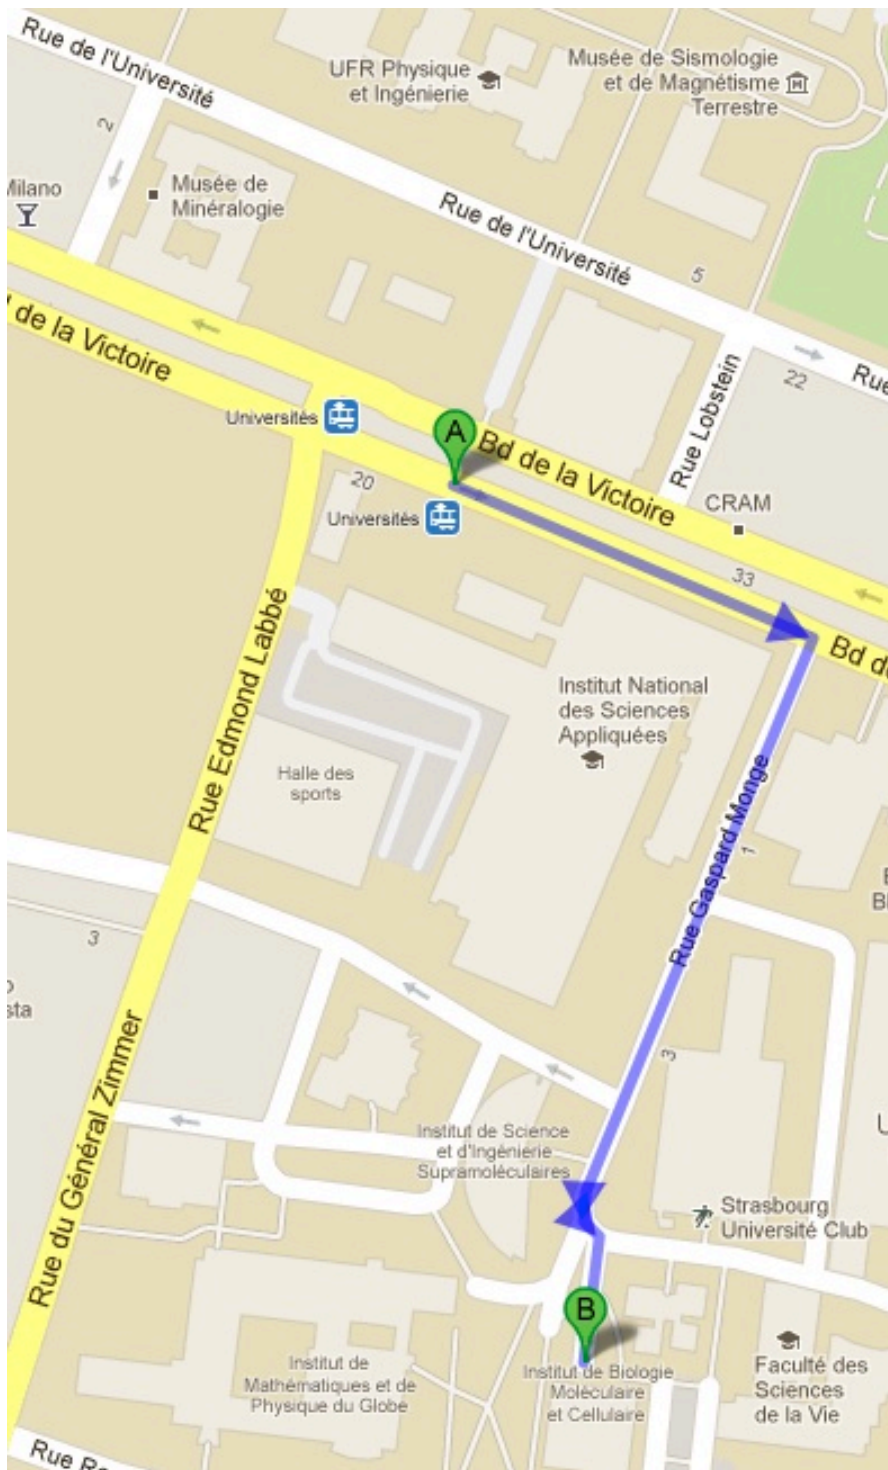

Your way from tram stop 'Universités' (A) to Institut de Biologie Moléculaire et Cellulaire (IBMC) (B)

How to reach IBMC :

From the tram station:

Tram C direction "Strasbourg Rodolphe Reuss"
Get off at "universities" stop (15 min) A on the map
Continue on foot according to plan (5 min)